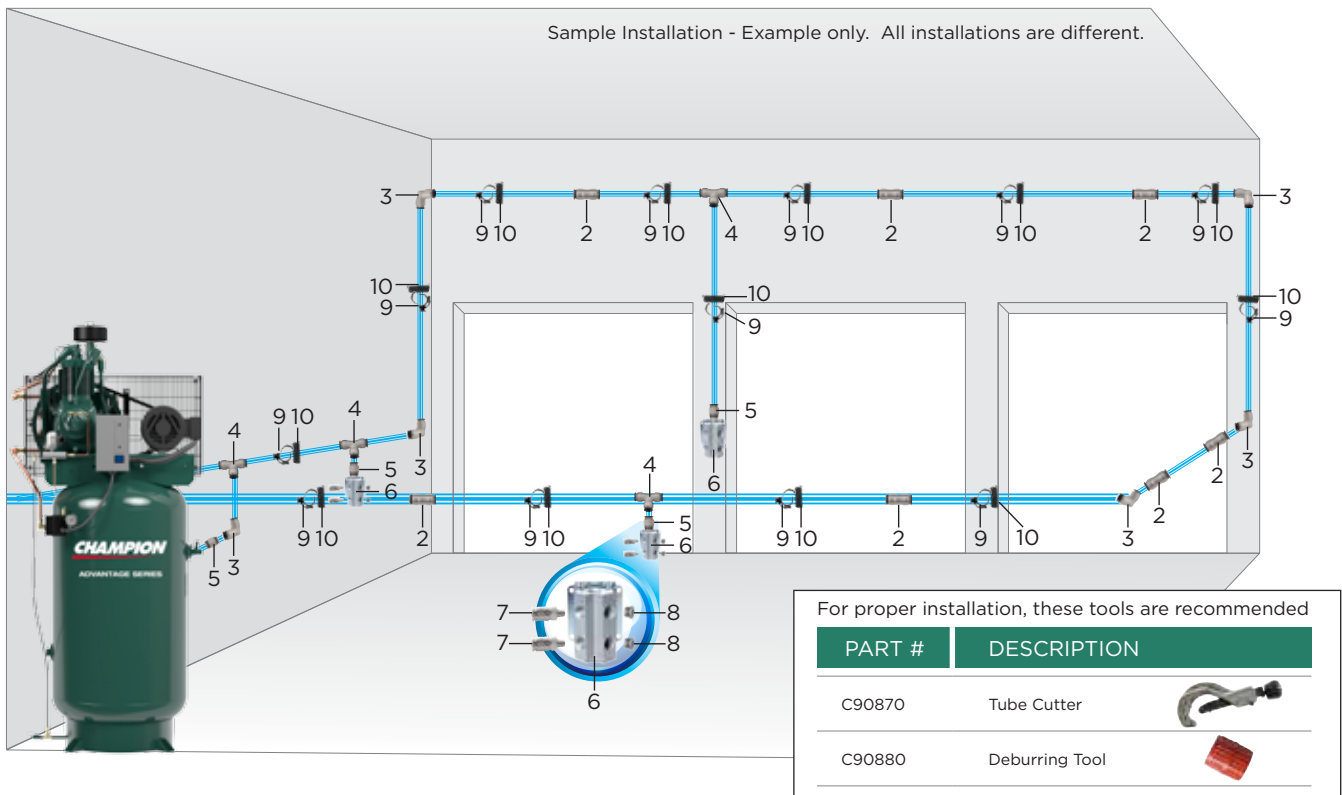

3-4 BAY | PART NO. CGK-3-4

UNIT #	PART #	DESCRIPTION		QTY	COMMENTS
1	C9000-14-BLUE-PK10	14mm (1/2") Tubing 8'		3	Sold In 10 Packs
2	C90040-14	Straight Union Connector 14mm		21	
3	C90130-14	Union Elbow 14mm		8	
4	C90230-14	Union Tee 14mm		4	
5	C90011-14-08	Straight Male Connector 14mm x 1/2" Male		4	
6	C90601-MFD	Outlet Manifold 4 x 1/2" NPT Female		3	
7	C80191-08	Universal Socket, 1/2" NPT Male		6	
8	C90610-08-NPT	O-Ring Sealed Plug, 1/2" NPT Male		6	
9	C90810-14-PK10	Bracket, Hanging/Wall 14mm		4	Sold In 10 Packs
10	C90810-SP-PK10	Wall Spacer 1" x 3" x 1/2" Thick		4	Sold In 10 Packs

Note: Tubing and brackets are only sold in packs of 10.